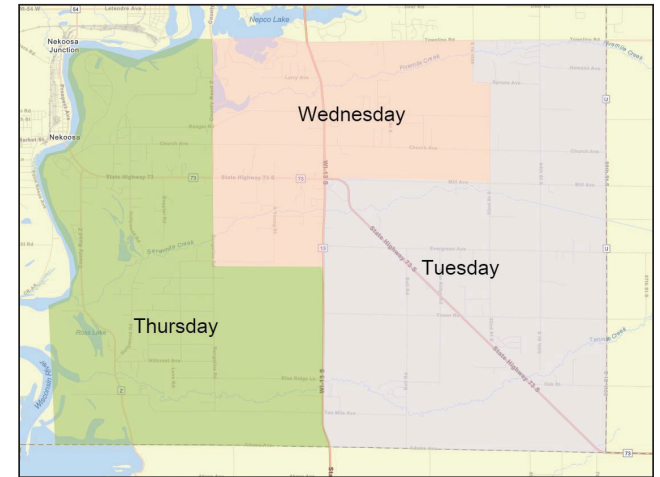

Town of Saratoga

2025 Every-Other-Week Recycling Collection with 96-gallon Cart

Dear Town of Saratoga Resident,

We're honored to help you and your neighbors keep our community clean and green. This 2025 Service Guide contains your every-other week recycling collection schedule and tips to help you **Recycle Right®**. See the adjacent panel to learn what materials are acceptable to recycle and remember - don't bag your recyclables. Place them loose in your recycling cart.

Please refer to the map to determine your collection day. Recycling is every other week, and trash will be picked up weekly on the same day as recycling.

- **Trash Only**
- **Trash and Recycling**
- **Holiday**