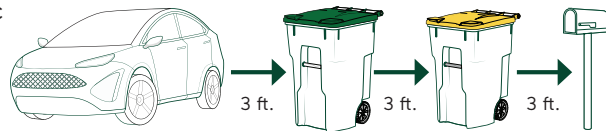

Proper cart placement for automated collection

Remember to use only the green 96-gallon cart with the yellow lid for recycling.

To ensure the truck's automatic arms can lift the carts, please make sure to place carts at least 3 feet apart and away from other objects like parked cars, mailboxes and trees. Place wheels of cart toward your house.